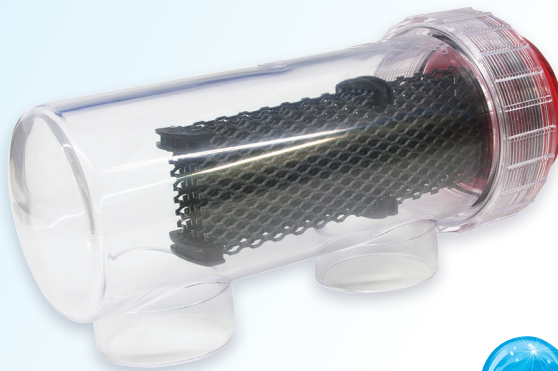

JOY POOL SYSTEMS

ABN 66141035172

Unit 21/2 Richard Close North Rocks NSW 2151
(02) 9630 5011 sales@aquajoy.com.au

aquajoy.com.au

Stockists